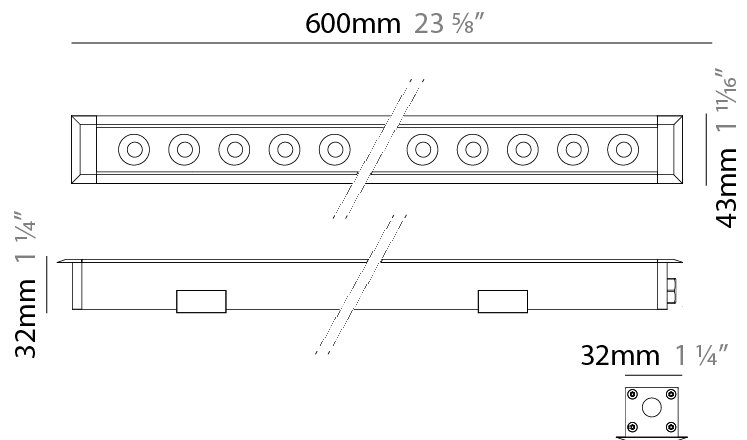

PROJECT
TYPE
SPECIFIER
QUANTITY
DATE

MINI CORNICHE RECESSED

E91638-

base number   Finish Options   Lens Options

1. To build a product code in our configurator select the specify button on the base model # product page
2. To build a manual product code on this datasheet choose from the options listed below in blue font and add the suffix to the base model #

GENERAL

Series: Mini Corniche
Brand: Platek
Division: Exterior
Mounting Type: Recessed
Mounting Location: In-Ground
Subcategory: Walk Over

PHYSICAL

Shape: Rectangle
Length (mm): 620
Length (in): 24 7/16
Width (mm): 43
Width (in): 1 11/16
Depth (mm): 32
Depth (in): 1 1/4
Light Distribution: Uplight
Diffuser: Tempered Glass - 5mm / 3/16" thick
Gasket: Gore-Tex valve to prevent condensation
Fixture Finish: BLK / WHI / GRY / COR / ANT / BRZ
Fixture Material: Extruded Aluminum

ELECTRICAL

Lamp Type: LED
Total Output Wattage (W): 23
Dimming: Bluetooth technology or DMX
Control Gear: DMX
Driver Included: No
Driver Location: Remote
Driver Type: Constant Current - Universal
Driver Class: Class 2
Input Voltage (V): 120 - 277
Constant Current (MA): 500

LED

Number of LEDs: 16
Color Temperature (°K): RGBW
CRI: >80 CRI
Lamp Life (hrs): 60000
Special LEDs offerings: RGBW

OPTICAL

Optic°: 28 / 47 / ELL

RATINGS AND CERTIFICATIONS

Certified By: Certified for North American Standards
IP rating: IP67
IK Rating: IK07
Bug Rating: B1 U0 G0
Upon Request: Higher Maximum Ambient Temperature