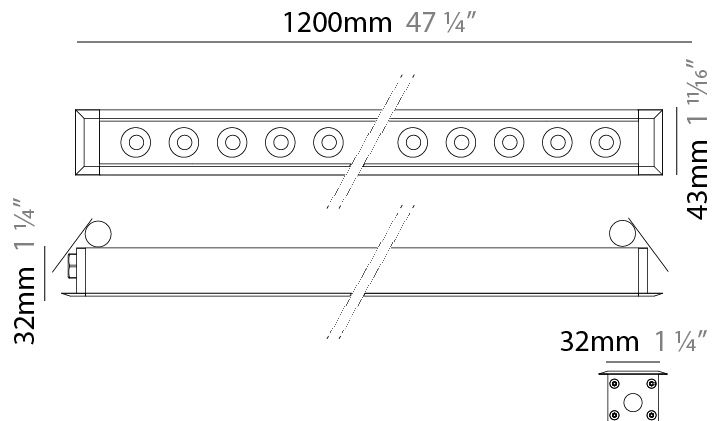

GENERAL

Series: Mini Corniche
Brand: Platek
Division: Exterior
Mounting Type: Recessed
Mounting Location: Ceiling
Subcategory: Downlight

PHYSICAL

Shape: Rectangle
Length (mm): 1220
Length (in): 48 1/32
Width (mm): 43
Width (in): 1 3/4
Height (mm): 32
Height (in): 1 1/4
Ceiling Thickness (mm): 2 - 13
Ceiling Thickness (in): 1/16 - 1/2
Light Distribution: Downlight
Weight (kg): 2.7
Weight (lbs): 5.9
Diffuser: Clear tempered glass
Gasket: Gore-Tex valve to prevent condensation
Fixture Finish: BLK / WHI / GRY / COR / ANT / BRZ
Fixture Material: Extruded Aluminum
Cut-out Measurements: 36mm / 1 7/16" x 1210mm / 47 5/8"

ELECTRICAL

Lamp Type: LED
Total Output Wattage (W): 46
Dimming: Bluetooth technology or DMX
Control Gear: DMX
Driver Included: No
Driver Location: Remote
Driver Type: Constant Current - Universal
Driver Class: Class 2
Input Voltage (V): 120 - 277
Constant Current (MA): 500

LED

Number of LEDs: 32
Color Temperature (°K): RGBW
CRI: >80 CRI
Lamp Life (hrs): 60000
Special LEDs offerings: RGBW

OPTICAL

Optic°: 26 / 40 / ELL

RATINGS AND CERTIFICATIONS

Certified By: Certified for North American Standards
IP rating: IP65
IK Rating: IK07
Bug Rating: B1 U0 G0
Upon Request: Higher Maximum Ambient Temperature