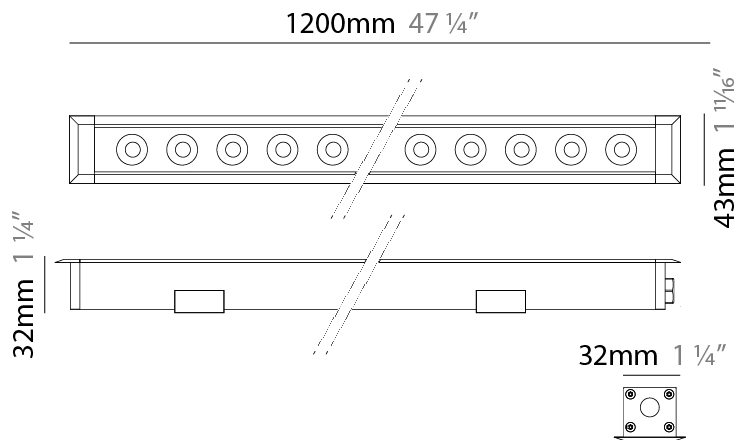

E91639-

base number   Finish Options   Lens Options

1. To build a product code in our configurator select the specify button on the base model # product page
2. To build a manual product code on this datasheet choose from the options listed below in blue font and add the suffix to the base model #

GENERAL

Series: Mini Corniche
Brand: Platek
Division: Exterior
Mounting Type: Recessed
Mounting Location: In-Ground
Subcategory: Walk Over

PHYSICAL

Shape: Rectangle
Length (mm): 1220
Length (in): 48 1/2
Width (mm): 43
Width (in): 1 5/8
Height (mm): 32
Height (in): 1 1/2
Light Distribution: Uplight
Screws: A4 stainless steel
Diffuser: Clear tempered glass
Gasket: Gore-Tex valve to prevent condensation
Fixture Finish: [BLK / WHI / GRY / COR / ANT / BRZ](#)
Fixture Material: Extruded Aluminum

ELECTRICAL

Lamp Type: LED
Total Output Wattage (W): 46
Dimming: Bluetooth technology or DMX
Control Gear: DMX
Driver Included: No
Driver Location: Remote
Driver Type: Constant Current - Universal
Driver Class: Class 2
Input Voltage (V): 120 - 277
Constant Current (MA): 500

LED

Number of LEDs: 32
Color Temperature (°K): RGBW
CRI: >80 CRI
Lamp Life (hrs): 60000
Special LEDs offerings: RGBW

OPTICAL

Optic°: [26 / 47 / ELL](#)

RATINGS AND CERTIFICATIONS

Certified By: Certified for North American Standards
IP rating: IP67
IK Rating: IK07
Bug Rating: B1 U0 G0
Upon Request: Higher Maximum Ambient Temperature

PROJECT
TYPE
SPECIFIER
QUANTITY
DATE